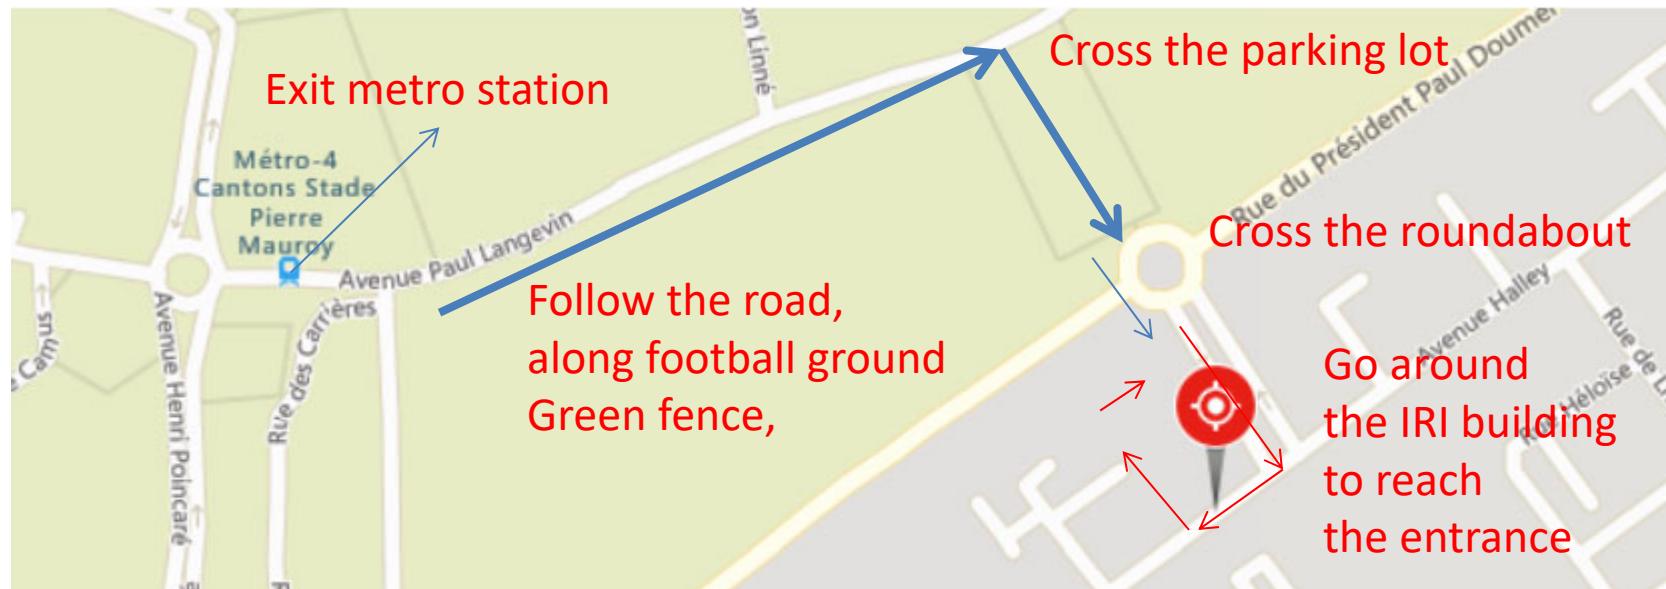

IRI Building
Campus CNRS Haute Borne
50, Avenue de Halley
59658 Villeneuve d'Ascq, France

We are on the CNRS campus “Haute Borne”

To reach us from the train station Lille Flandres/City centre:
Metro line 1 (yellow), direction 4 cantons Stade Pierre Mauroy,
last station of the line 4 cantons (around 12 minutes)
10 min walk

4 Cantons M

11 min
900 m

50 Avenue du Halley

D952
Google

D91

Entrance

900 MHz NMR building on the same parking lot